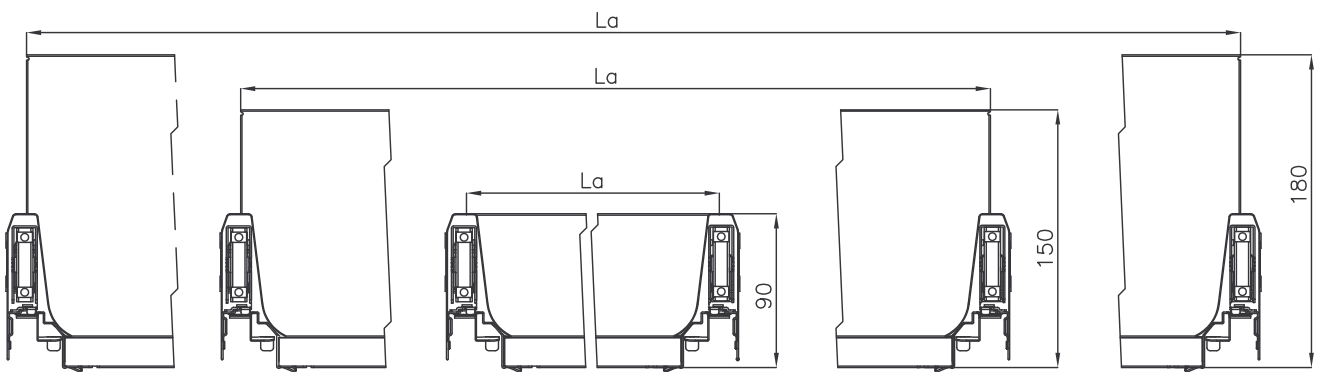

FORMENTI & GIOVENZANA

SPT: 50101

I.M.:

Dis.: POZZOLI
Drawer.:

Data: 08.07.10
Date:

Visto: *Luca...*
Check.:

Data: 08.07.10
Date:

Denominazione: POSTERIORI IN METALLO E ATTACCHI PER POSTERIORE LEGNO
Part Name: STEEL BACK PANELS AND WOODEN BACK PANEL

Pag: 1/2

POSTERIORE LAMIERA
METAL BACK PANEL

SPALLE PANEL	La										
19mm	227.5	277.5	327.5	377.5	427.5	527.5	627.5	727.5	827.5	927.5	1127.5
18mm	229.5	279.5	329.5	379.5	429.5	529.5	629.5	729.5	829.5	929.5	1129.5
16mm	233.5	283.5	333.5	383.5	433.5	533.5	633.5	733.5	833.5	933.5	1133.5
15mm	235.5	285.5	335.5	385.5	435.5	535.5	635.5	735.5	835.5	935.5	1135.5
BASI CABINET	300	350	400	450	500	600	700	800	900	1000	1200