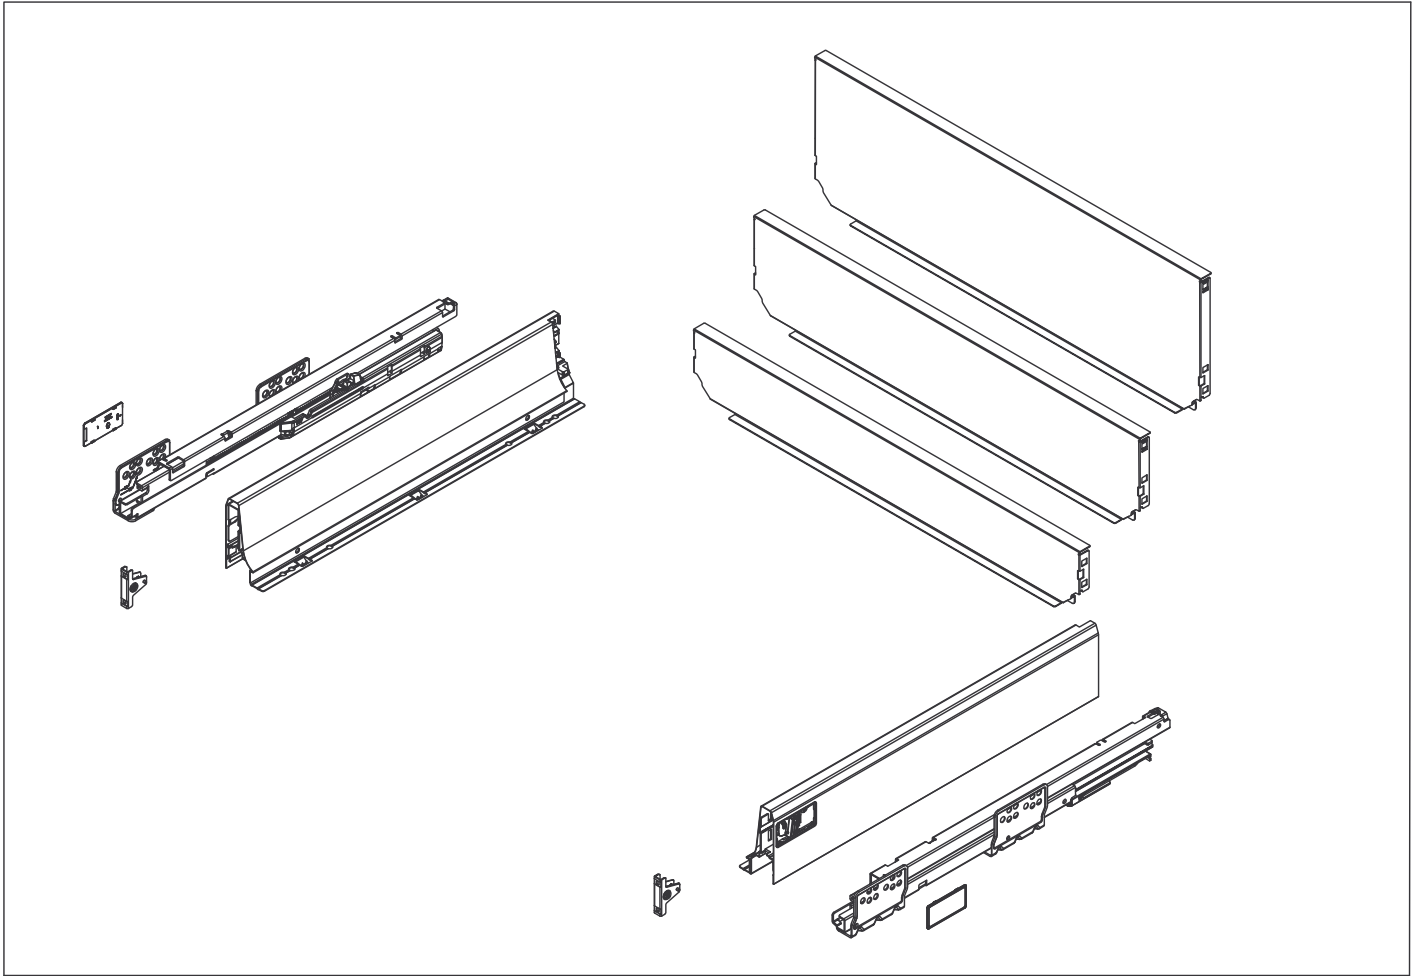

FORMENTI & GIOVENZANA

SPT: 50101

I.M.:

Dis.: POZZOLI
Drawer.:

Data: 08.07.10
Date:

Visto: *Luca...*
Check.:

Data: 08.07.10
Date:

Denominazione: POSTERIORI IN METALLO E ATTACCHI PER POSTERIORE LEGNO
Part Name: STEEL BACK PANELS AND WOODEN BACK PANEL

Pag: 1/2

POSTERIORE LAMIERA
METAL BACK PANEL

SPALLE PANEL	La										
19mm	227.5	277.5	327.5	377.5	427.5	527.5	627.5	727.5	827.5	927.5	1127.5
18mm	229.5	279.5	329.5	379.5	429.5	529.5	629.5	729.5	829.5	929.5	1129.5
16mm	233.5	283.5	333.5	383.5	433.5	533.5	633.5	733.5	833.5	933.5	1133.5
15mm	235.5	285.5	335.5	385.5	435.5	535.5	635.5	735.5	835.5	935.5	1135.5
BASI CABINET	300	350	400	450	500	600	700	800	900	1000	1200