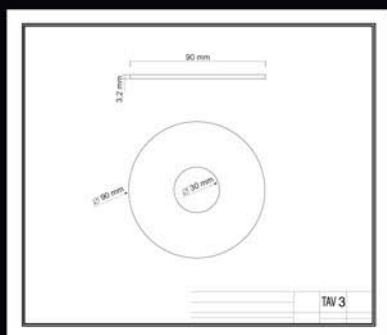

Product available also in coloured versions

Made to required size.

Product available with quantity per plate on request.

## HEMISPHERICAL

23205010ZZ	23205110ZZ	23205030ZZ	23205040ZZ	23205120ZZ	23205130ZZ	23205140ZZ							
Base x Thickness	7x1.5	Base x Thickness	8x1.6	Base x Thickness	10x1.5	Base x Thickness	10x3	Base x Thickness	11.1x5	Base x Thickness	16x7.9	Base x Thickness	19x9.5
Q.ty per pad	50 pcs.	Q.ty per pad	50 pcs.	Q.ty per pad	50 pcs.	Q.ty per pad	50 pcs.	Q.ty per pad	55 pcs.	Q.ty per pad	32 pcs.	Q.ty per pad	21 pcs.

## CYLINDRICAL

23205150ZZ	23205160ZZ	23205050ZZ	23205170ZZ	23205180ZZ					
Base x Thickness	10x1	Base x Thickness	18x1	Base x Thickness	13x4	Base x Thickness	20x6.2	Base x Thickness	16.5x10.2
Q.ty per pad	50 pcs.	Q.ty per pad	36 pcs.	Q.ty per pad	40 pcs.	Q.ty per pad	21 pcs.	Q.ty per pad	32 pcs.

## SQUARE

23205190ZZ	23205200ZZ	23205210ZZ			
Base x Thickness	10x2.5	Base x Thickness	12.5x5.8	Base x Thickness	20.5x7.5
Q.ty per pad	55 pcs.	Q.ty per pad	40 pcs.	Q.ty per pad	18 pcs.

All the dimensions are in mm.