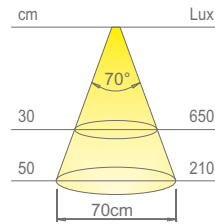

Code	Watt & Volt	Light colour	Finish
1226309B	6W @ 350mA	warm white	chrome

**LEC CONVERTER NOT INCLUDED. TO BE ORDERED SEPARATELY.**

<b>Colour appearance</b>	warm white
<b>Colour temperature</b>	3000 Kelvin
<b>Luminous flux</b>	390 Lumen
<b>CRI</b>	Ra ≥ 80