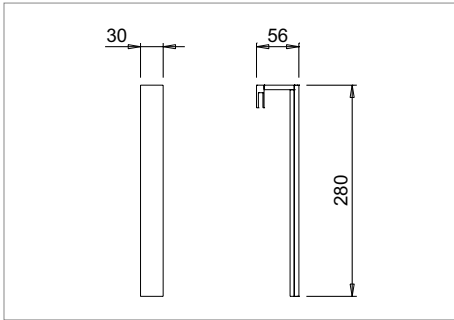

HAVASU

for installation on mirrors

Code	Watt & Volt	Light colour	Finish
1226309B	6W @ 350mA	warm white	chrome

LEC CONVERTER NOT INCLUDED. TO BE ORDERED SEPARATELY.

Colour appearance	warm white
Colour temperature	3000 Kelvin
Luminous flux	390 Lumen
CRI	Ra ≥ 80