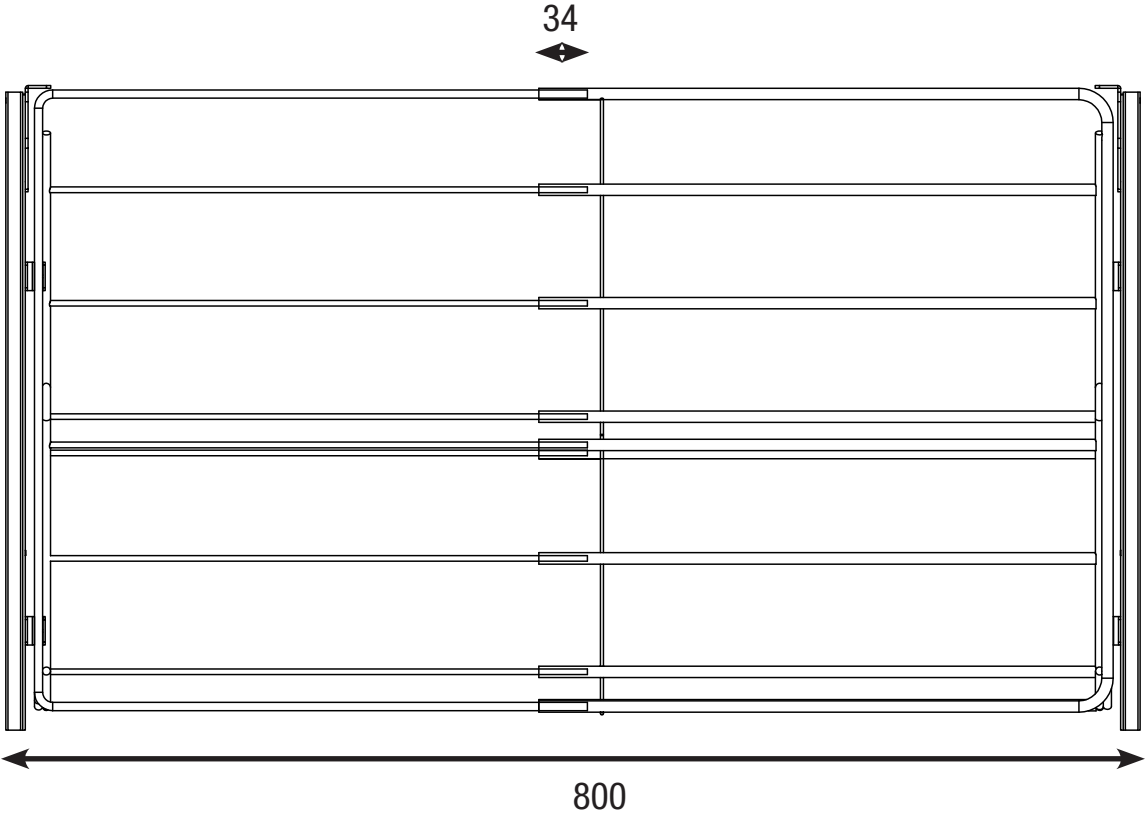

Zapatero extraíble extensible 300/450

Shoe Closet full extraction 300/450 mm

KAUTÄT®

Zapatero extraíble extensible 460/800

Shoe Closet full extraction 460/800 mm

Zapatero extraíble extensible 560/1000 Shoe Closet full extraction 560/1000 mm