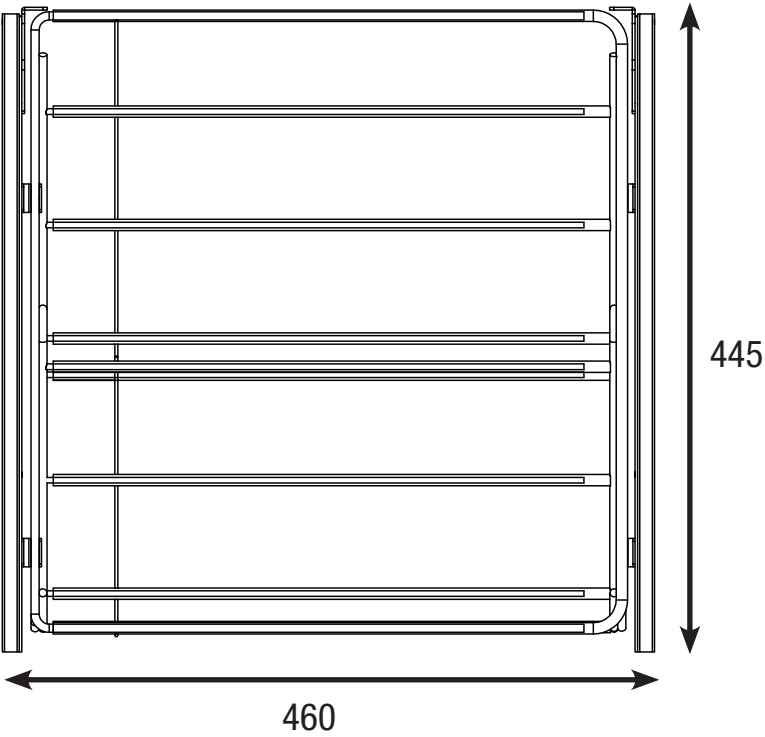

Zapatero extraíble extensible 300/450

Shoe Closet full extraction 300/450 mm

KAUTÄT®

Zapatero extraíble extensible 460/800

Shoe Closet full extraction 460/800 mm

Zapatero extraíble extensible 560/1000 Shoe Closet full extraction 560/1000 mm