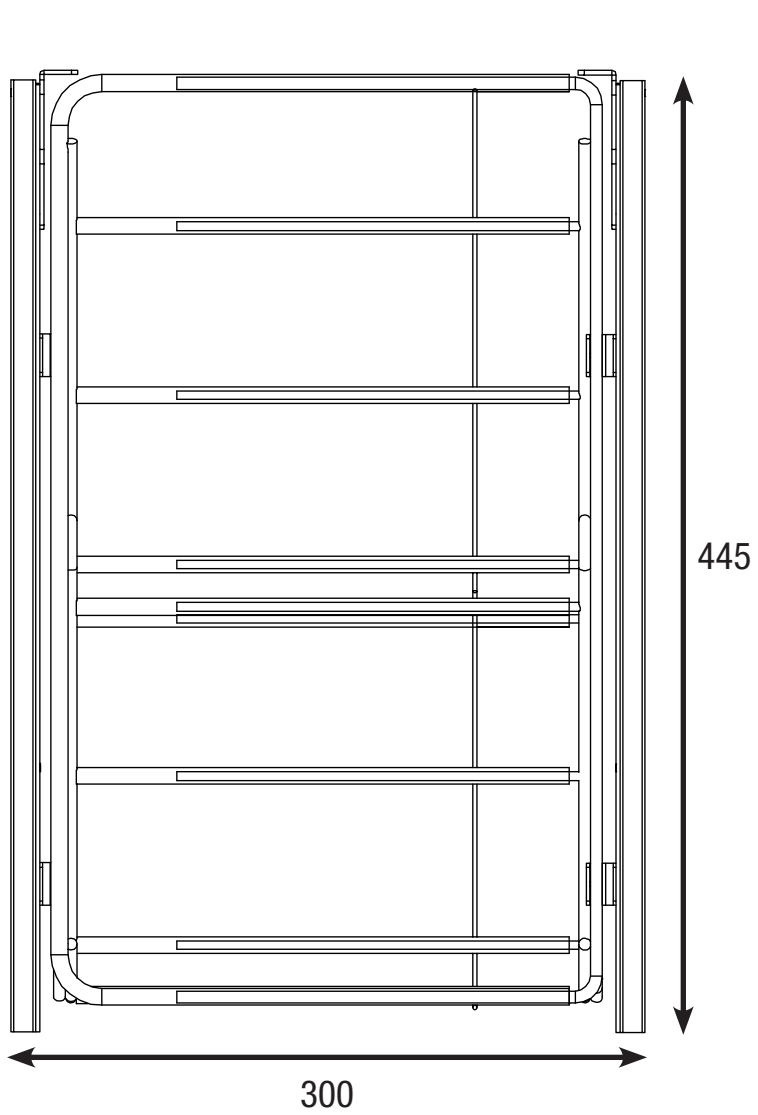

Zapatero extraíble extensible 300/450

Shoe Closet full extraction 300/450 mm

KAUTÄT®

Zapatero extraíble extensible 460/800

Shoe Closet full extraction 460/800 mm

Zapatero extraíble extensible 560/1000 Shoe Closet full extraction 560/1000 mm