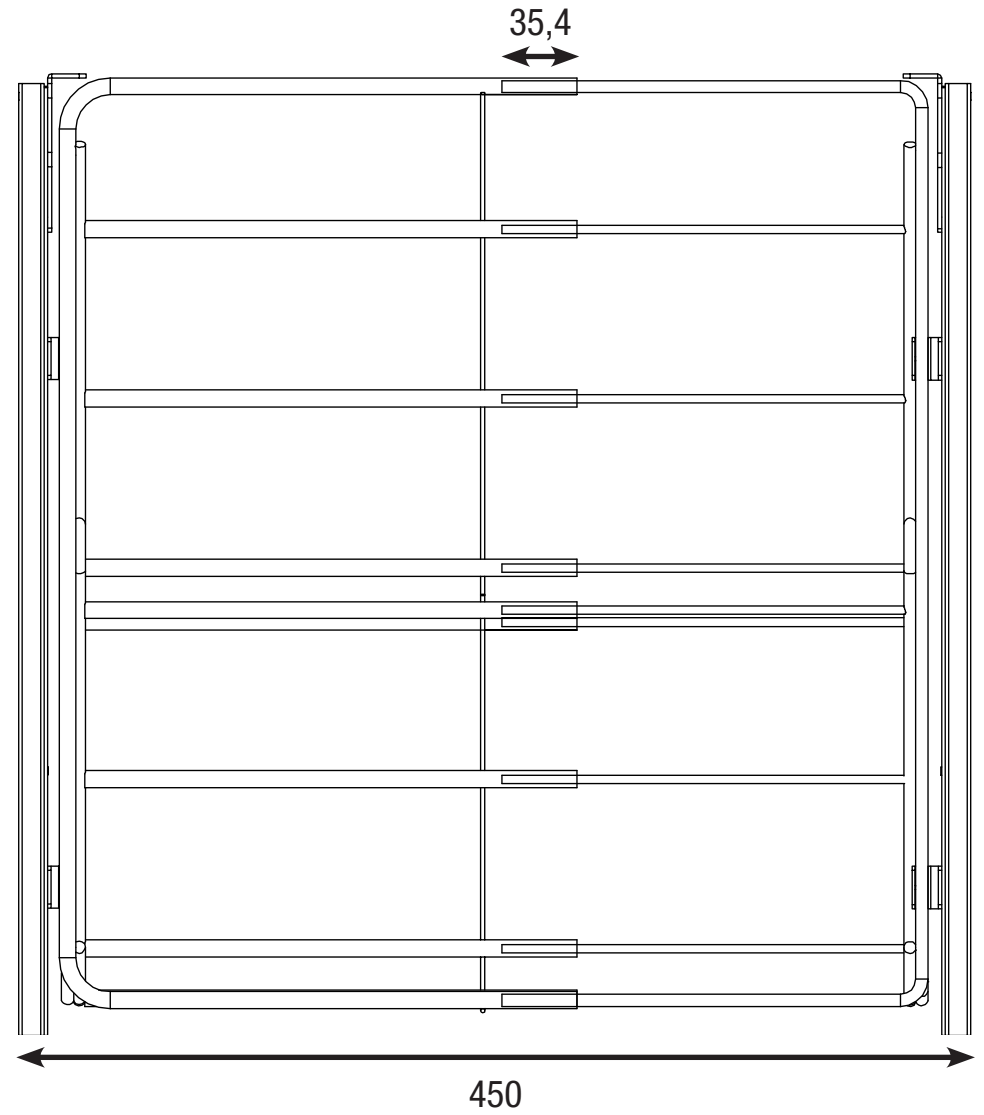

Zapatero extraíble extensible 300/450

Shoe Closet full extraction 300/450 mm

KAUTÄT®

Zapatero extraíble extensible 460/800

Shoe Closet full extraction 460/800 mm

Zapatero extraíble extensible 560/1000 Shoe Closet full extraction 560/1000 mm