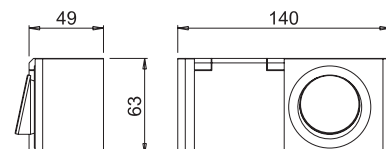

PYBOX

CE IP20

Code	Voltage	Standard	Finish
1745901	230Vac	schuko	white
1745901/FB	230Vac	french/belgian	white

Features

PYBOX is a corner box with a schuko plug (German standard) or a FB socket (French/Belgian standard) and an on-off switch. It comes complete with 500mm power wire and 200mm switch wire.

BLOK

CE IP44

Code	Voltage	Standard	Finish
1752901P	230Vac	schuko	white
1752910P	230Vac	schuko	silver

Features

BLOK is a IP44 protected box that integrates a Schuko socket (German standard) and an on-off switch. It is supplied with 500mm power supply cable and a 200mm cable on the switch. Upon request is available the version that integrates a LED converter.