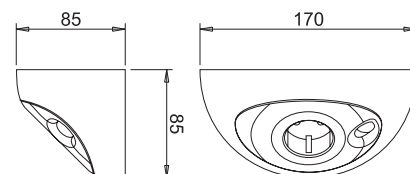

PYBOX

CE IP20

Code	Voltage	Standard	Finish
1745901	230Vac	schuko	white
1745901/FB	230Vac	french/belgian	white

Features

PYBOX is a corner box with a schuko plug (German standard) or a FB socket (French/Belgian standard) and an on-off switch. It comes complete with 500mm power wire and 200mm switch wire.

BLOK

CE IP44

Code	Voltage	Standard	Finish
1752901P	230Vac	schuko	white
1752910P	230Vac	schuko	silver

Features

BLOK is a IP44 protected box that integrates a Schuko socket (German standard) and an on-off switch. It is supplied with 500mm power supply cable and a 200mm cable on the switch. Upon request is available the version that integrates a LED converter.