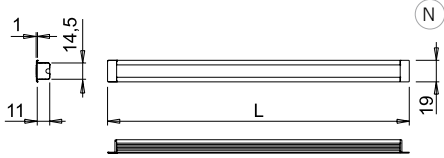

HE LED module (120 LED/m)

Wiring:

2000mm

Application type:

under cabinet, under shelf

Installation:

recessed

DIVA is a minimal recessed profile only 12mm deep and 14.5mm wide. It can be combined with an electronic dimmer switch to turn the luminaire on and off and adjust its brightness.

DIVA HE
without switch

Code	Length	Watt & Volt	Light colour
10656__N/1/HE	376mm	3,4W @ 24Vdc	natural white
10657__N/1/HE	526mm	4,8W @ 24Vdc	natural white
10658__N/1/HE	826mm	7,7W @ 24Vdc	natural white
10659__N/1/HE	1126mm	10,6W @ 24Vdc	natural white
10656__B/1/HE	376mm	3,4W @ 24Vdc	warm white
10657__B/1/HE	526mm	4,8W @ 24Vdc	warm white
10658__B/1/HE	826mm	7,7W @ 24Vdc	warm white
10659__B/1/HE	1126mm	10,6W @ 24Vdc	warm white

Code	Finish
05	aluminium
32	black matt

CONVERTER NOT INCLUDED. TO BE ORDERED SEPARATELY.

24Vdc

N This drawing shows the profile's overall dimensions. See installation manual for more details.

DIVA is a minimal, symmetrically projecting profile for recessed installation in a groove only 12mm deep. It is supplied as standard with a 2,000mm power cord and Micro24 polarised connector, which may exit the support radially or axially.