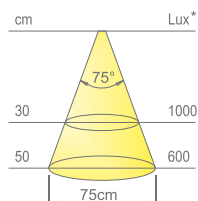

HE LED module (120 LED/m)

Wiring:

2000mm

Application type:

under cabinet, under shelf

Installation:

recessed

DIVA is a minimal recessed profile only 12mm deep and 14.5mm wide. It can be combined with an electronic dimmer switch to turn the luminaire on and off and adjust its brightness.

Colour appearance natural white
Colour temperature 4300 K
Luminous efficiency 85 lm/W
CRI Ra ≥ 80

Colour appearance warm white
Colour temperature 3100 K
Luminous efficiency 85 lm/W
CRI Ra ≥ 80

* values referring to DIVA HE 1126mm

DIVA HE
without switch

Code	Length	Watt & Volt	Light colour
10656__N/1/HE	376mm	3,4W @ 24Vdc	natural white
10657__N/1/HE	526mm	4,8W @ 24Vdc	natural white
10658__N/1/HE	826mm	7,7W @ 24Vdc	natural white
10659__N/1/HE	1126mm	10,6W @ 24Vdc	natural white
10656__B/1/HE	376mm	3,4W @ 24Vdc	warm white
10657__B/1/HE	526mm	4,8W @ 24Vdc	warm white
10658__B/1/HE	826mm	7,7W @ 24Vdc	warm white
10659__B/1/HE	1126mm	10,6W @ 24Vdc	warm white

Code	Finish
05	aluminium
32	black matt

CONVERTER NOT INCLUDED. TO BE ORDERED SEPARATELY.

24Vdc

N This drawing shows the profile's overall dimensions. See installation manual for more details.

DIVA is a minimal, symmetrically projecting profile for recessed installation in a groove only 12mm deep. It is supplied as standard with a 2,000mm power cord and Micro24 polarised connector, which may exit the support radially or axially.