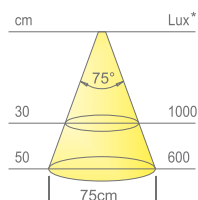

HE LED module (120 LED/m)

Wiring:

2000mm

Application type:

under cabinet, under shelf

Installation:

recessed

DIVA is a minimal recessed profile only 12mm deep and 14.5mm wide. It can be combined with an electronic dimmer switch to turn the luminaire on and off and adjust its brightness.

Colour appearance natural white
Colour temperature 4300 K
Luminous efficiency 85 lm/W
CRI Ra ≥ 80

Colour appearance warm white
Colour temperature 3100 K
Luminous efficiency 85 lm/W
CRI Ra ≥ 80

* values referring to DIVA HE 1126mm

DIVA HE
without switch

Code	Length	Watt & Volt	Light colour
10656__N/1/HE	376mm	3,4W @ 24Vdc	natural white
10657__N/1/HE	526mm	4,8W @ 24Vdc	natural white
10658__N/1/HE	826mm	7,7W @ 24Vdc	natural white
10659__N/1/HE	1126mm	10,6W @ 24Vdc	natural white
10656__B/1/HE	376mm	3,4W @ 24Vdc	warm white
10657__B/1/HE	526mm	4,8W @ 24Vdc	warm white
10658__B/1/HE	826mm	7,7W @ 24Vdc	warm white
10659__B/1/HE	1126mm	10,6W @ 24Vdc	warm white

Code	Finish
05	aluminium
32	black matt

CONVERTER NOT INCLUDED. TO BE ORDERED SEPARATELY.

24Vdc

N This drawing shows the profile's overall dimensions. See installation manual for more details.

DIVA is a minimal, symmetrically projecting profile for recessed installation in a groove only 12mm deep. It is supplied as standard with a 2,000mm power cord and Micro24 polarised connector, which may exit the support radially or axially.