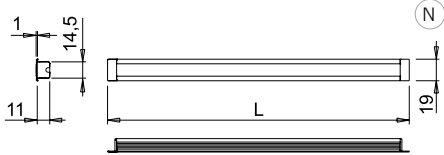

DIVA HE
without switch

Code	Length	Watt & Volt	Light colour
10656__N/1/HE	376mm	3,4W @ 24Vdc	natural white
10657__N/1/HE	526mm	4,8W @ 24Vdc	natural white
10658__N/1/HE	826mm	7,7W @ 24Vdc	natural white
10659__N/1/HE	1126mm	10,6W @ 24Vdc	natural white
10656__B/1/HE	376mm	3,4W @ 24Vdc	warm white
10657__B/1/HE	526mm	4,8W @ 24Vdc	warm white
10658__B/1/HE	826mm	7,7W @ 24Vdc	warm white
10659__B/1/HE	1126mm	10,6W @ 24Vdc	warm white

Code	Finish
05	aluminium
32	black matt

CONVERTER NOT INCLUDED. TO BE ORDERED SEPARATELY.

24Vdc

N This drawing shows the profile's overall dimensions. See installation manual for more details.

FOR POWER SUPPLIES AND ACCESSORIES SEE PAGE 80.

FOR TUNABLE WHITE VERSIONS, SEE THE DOMUS LINE TW CATALOGUE.

DIVA HE TLD
with touch dimmer switch

Code	Length	Watt & Volt	Light colour
10656__N/HE	376mm	2,9W @ 24Vdc	natural white
10657__N/HE	526mm	4,3W @ 24Vdc	natural white
10658__N/HE	826mm	7W @ 24Vdc	natural white
10659__N/HE	1126mm	10,1W @ 24Vdc	natural white
10656__B/HE	376mm	2,9W @ 24Vdc	warm white
10657__B/HE	526mm	4,3W @ 24Vdc	warm white
10658__B/HE	826mm	7W @ 24Vdc	warm white
10659__B/HE	1126mm	10,1W @ 24Vdc	warm white

Code	Finish
05	aluminium
32	black matt

CONVERTER NOT INCLUDED. TO BE ORDERED SEPARATELY.

24Vdc

N This drawing shows the profile's overall dimensions. See installation manual for more details.

DIVA is a minimal, symmetrically projecting profile for recessed installation in a groove only 12mm deep. It is supplied as standard with a 2,000mm power cord and Micro24 polarised connector, which may exit the support radially or axially.

Touch dimmer switch
DIVA HE TLD integrates an electronic touch switch which turns the luminaire on and off and adjusts its brightness "at a touch".

FINISHES