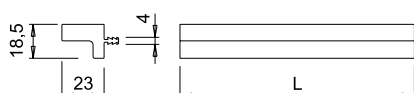

Colour appearance natural white
Colour temperature 4300 K
Luminous efficiency 85 lm/W
CRI Ra ≥ 80

Colour appearance warm white
Colour temperature 3100 K
Luminous efficiency 85 lm/W
CRI Ra ≥ 80

* values referring to SKYLINE HE 1163mm

SKYLINE HE

without switch

Code	Length	Watt & Volt	Light colour	Finish
1079005N/1/HE	413mm	3,8W @ 24Vdc	natural white	aluminium
1079105N/1/HE	563mm	5,3W @ 24Vdc	natural white	aluminium
1079205N/1/HE	863mm	8,2W @ 24Vdc	natural white	aluminium
1079305N/1/HE	1163mm	11W @ 24Vdc	natural white	aluminium
1079005B/1/HE	413mm	3,8W @ 24Vdc	warm white	aluminium
1079105B/1/HE	563mm	5,3W @ 24Vdc	warm white	aluminium
1079205B/1/HE	863mm	8,2W @ 24Vdc	warm white	aluminium
1079305B/1/HE	1163mm	11W @ 24Vdc	warm white	aluminium

CONVERTER NOT INCLUDED. TO BE ORDERED SEPARATELY.

(N) This drawing shows the profile's overall dimensions. See installation manual for more details.

FOR POWER SUPPLIES AND ACCESSORIES SEE PAGE 80.

SKYLINE HE TLD