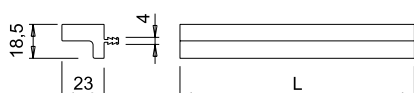

HE LED module (120 LED/m)

Wiring:

2000mm

Application type:

kitchen cabinet

Installation:

to be integrated in a milled groove

SKYLINE is LED profile for kitchen cabinets. It fits into a milled groove on a bottom cabinet panel 18mm or 19mm thick. The unit consists of a profile fixed to the cabinet base, and a lighting profile attached to this.

Colour appearance natural white
Colour temperature 4300 K
Luminous efficiency 85 lm/W
CRI Ra ≥ 80

Colour appearance warm white
Colour temperature 3100 K
Luminous efficiency 85 lm/W
CRI Ra ≥ 80

* values referring to SKYLINE HE 1163mm

SKYLINE HE

without switch

Code	Length	Watt & Volt	Light colour	Finish
1079005N/1/HE	413mm	3,8W @ 24Vdc	natural white	aluminium
1079105N/1/HE	563mm	5,3W @ 24Vdc	natural white	aluminium
1079205N/1/HE	863mm	8,2W @ 24Vdc	natural white	aluminium
1079305N/1/HE	1163mm	11W @ 24Vdc	natural white	aluminium
1079005B/1/HE	413mm	3,8W @ 24Vdc	warm white	aluminium
1079105B/1/HE	563mm	5,3W @ 24Vdc	warm white	aluminium
1079205B/1/HE	863mm	8,2W @ 24Vdc	warm white	aluminium
1079305B/1/HE	1163mm	11W @ 24Vdc	warm white	aluminium