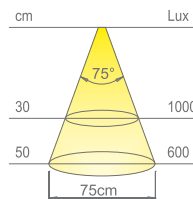

HE LED module (120 LED/m)

Wiring:

2000mm

Application type:

kitchen cabinet

Installation:

to be integrated in a milled groove

SKYLINE is LED profile for kitchen cabinets. It fits into a milled groove on a bottom cabinet panel 18mm or 19mm thick. The unit consists of a profile fixed to the cabinet base, and a lighting profile attached to this.

Colour appearance natural white
Colour temperature 4300 K
Luminous efficiency 85 lm/W
CRI Ra ≥ 80

Colour appearance warm white
Colour temperature 3100 K
Luminous efficiency 85 lm/W
CRI Ra ≥ 80

* values referring to SKYLINE HE 1163mm

with touch dimmer switch

Code	Length	Watt & Volt	Light colour	Finish
1079005N/HE	413mm	3,4W @ 24Vdc	natural white	aluminium
1079105N/HE	563mm	4,8W @ 24Vdc	natural white	aluminium
1079205N/HE	863mm	7,7W @ 24Vdc	natural white	aluminium
1079305N/HE	1163mm	10,6W @ 24Vdc	natural white	aluminium
1079005B/HE	413mm	3,4W @ 24Vdc	warm white	aluminium
1079105B/HE	563mm	4,8W @ 24Vdc	warm white	aluminium
1079205B/HE	863mm	7,7W @ 24Vdc	warm white	aluminium
1079305B/HE	1163mm	10,6W @ 24Vdc	warm white	aluminium