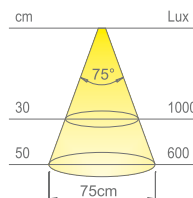

HE LED module (120 LED/m)

Wiring:

2000mm

Application type:

kitchen cabinet

Installation:

to be integrated in a milled groove

SKYLINE is LED profile for kitchen cabinets. It fits into a milled groove on a bottom cabinet panel 18mm or 19mm thick. The unit consists of a profile fixed to the cabinet base, and a lighting profile attached to this.

Colour appearance natural white
Colour temperature 4300 K
Luminous efficiency 85 lm/W
CRI Ra ≥ 80

Colour appearance warm white
Colour temperature 3100 K
Luminous efficiency 85 lm/W
CRI Ra ≥ 80

* values referring to SKYLINE HE 1163mm

SKYLINE HE

without switch

Code	Length	Watt & Volt	Light colour	Finish
1079005N/1/HE	413mm	3,8W @ 24Vdc	natural white	aluminium
1079105N/1/HE	563mm	5,3W @ 24Vdc	natural white	aluminium
1079205N/1/HE	863mm	8,2W @ 24Vdc	natural white	aluminium
1079305N/1/HE	1163mm	11W @ 24Vdc	natural white	aluminium
1079005B/1/HE	413mm	3,8W @ 24Vdc	warm white	aluminium
1079105B/1/HE	563mm	5,3W @ 24Vdc	warm white	aluminium
1079205B/1/HE	863mm	8,2W @ 24Vdc	warm white	aluminium
1079305B/1/HE	1163mm	11W @ 24Vdc	warm white	aluminium

with touch dimmer switch

Code	Length	Watt & Volt	Light colour	Finish
1079005N/HE	413mm	3,4W @ 24Vdc	natural white	aluminium
1079105N/HE	563mm	4,8W @ 24Vdc	natural white	aluminium
1079205N/HE	863mm	7,7W @ 24Vdc	natural white	aluminium
1079305N/HE	1163mm	10,6W @ 24Vdc	natural white	aluminium
1079005B/HE	413mm	3,4W @ 24Vdc	warm white	aluminium
1079105B/HE	563mm	4,8W @ 24Vdc	warm white	aluminium
1079205B/HE	863mm	7,7W @ 24Vdc	warm white	aluminium
1079305B/HE	1163mm	10,6W @ 24Vdc	warm white	aluminium