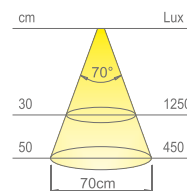

2000mm

**Application type:**

inside cabinet, under cabinet, under shelf

**Installation:**

recessed

Patented

**Colour appearance** natural white  
**Colour temperature** 4300 K  
**Luminous flux** 390 lm  
**Luminous efficiency** 130 lm/W  
**CRI** Ra ≥ 80

**Colour appearance** warm white  
**Colour temperature** 3000 K  
**Luminous flux** 360 lm  
**Luminous efficiency** 120 lm/W  
**CRI** Ra ≥ 80

**Colour appearance** super warm white  
**Colour temperature** 2700 K  
**Luminous flux** 360 lm  
**Luminous efficiency** 120 lm/W  
**CRI** Ra ≥ 80