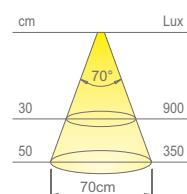

2000mm

**Application type:**

inside cabinet, under cabinet, under shelf

**Installation:**

recessed

Patented

**Colour appearance** natural white  
**Colour temperature** 4300 K  
**Luminous flux** 390 lm  
**Luminous efficiency** 130 lm/W  
**CRI** Ra ≥ 80

**Colour appearance** warm white  
**Colour temperature** 3000 K  
**Luminous flux** 360 lm  
**Luminous efficiency** 120 lm/W  
**CRI** Ra ≥ 80

**Colour appearance** super warm white  
**Colour temperature** 2700 K  
**Luminous flux** 360 lm  
**Luminous efficiency** 120 lm/W  
**CRI** Ra ≥ 80