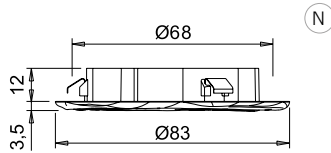

N This drawing shows the spotlight's overall dimensions. See installation manual for more details.

HYPNOSE 2.0

installation on wood panels

Code	Watt & Volt	Light colour
12541__N	3W @ 12Vdc	natural white
12541__B	3W @ 12Vdc	warm white
12541__B1	3W @ 12Vdc	super warm white

LED CONVERTER NOT INCLUDED. TO BE ORDERED SEPARATELY.

SETS OF 2, 3, 4 OR 5 HYPNOSE 2.0 AND LED CONVERTER ARE AVAILABLE ON REQUEST.

Code	Finish
08	gold plated
09	chrome plated
29	antique pewter
38	antique gold
39	brown

Recessed installation on wood panels with 68mm hole, using a functional fixing system with side-pressed steel springs.

For Tunable White and White Changeable versions, consult the **Tunable White & White Changeable collection** catalogue also available on www.domusline.com.

FINISHES

For LED converters and accessories see page 74 or consult the **Domus Extra catalogue** also available on www.domusline.com.

¹ For UL-certified model codes, see the **American standard LED collection catalogue**, also available at www.domusline.com