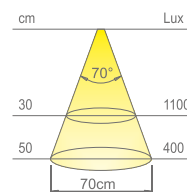

2000mm

**Application type:**

inside cabinet, under cabinet, under shelf

**Installation:**

recessed

Patented

**Colour appearance** natural white  
**Colour temperature** 4300 K  
**Luminous flux** 390 lm  
**Luminous efficiency** 130 lm/W  
**CRI** Ra ≥ 80

**Colour appearance** warm white  
**Colour temperature** 3000 K  
**Luminous flux** 360 lm  
**Luminous efficiency** 120 lm/W  
**CRI** Ra ≥ 80

**Colour appearance** super warm white  
**Colour temperature** 2700 K  
**Luminous flux** 360 lm  
**Luminous efficiency** 120 lm/W  
**CRI** Ra ≥ 80