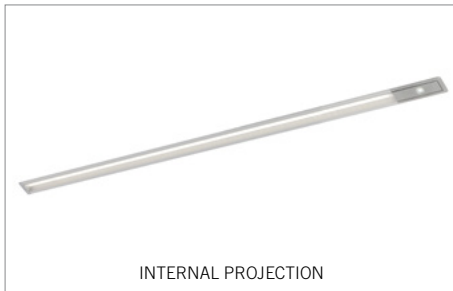

**CONVERTER NOT INCLUDED. TO BE ORDERED SEPARATELY.**

(N) This drawing shows the profile's overall dimensions. See installation manual for more details.

FOR POWER SUPPLIES AND ACCESSORIES SEE PAGE 80.

FOR TUNABLE WHITE VERSIONS, SEE THE **DOMUS LINE TW CATALOGUE**.

**CONVERTER NOT INCLUDED. TO BE ORDERED SEPARATELY.**

(N) This drawing shows the profile's overall dimensions. See installation manual for more details.

PROFILE DETAIL

**SPLITTY** is designed for recessed installation on horizontal shelves with a milled groove 14mm deep and 19.2mm wide.