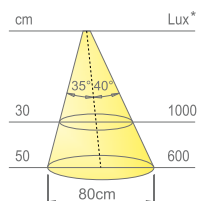

**Colour appearance** natural white  
**Colour temperature** 4300 K  
**Luminous efficiency** 85 lm/W  
**CRI** Ra ≥ 80

**Colour appearance** warm white  
**Colour temperature** 3100 K  
**Luminous efficiency** 85 lm/W  
**CRI** Ra ≥ 80