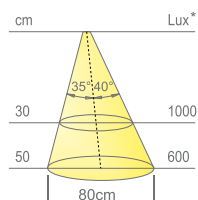

**Colour appearance** natural white  
**Colour temperature** 4300 K  
**Luminous efficiency** 85 lm/W  
**CRI** Ra ≥ 80

**Colour appearance** warm white  
**Colour temperature** 3100 K  
**Luminous efficiency** 85 lm/W  
**CRI** Ra ≥ 80