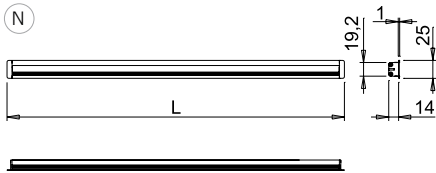

\* values referring to SPLITTY HE IFR 1130mm

**SPLITTY HE**  
without switch

Code	Length	Watt & Volt	Light colour	Finish
1032405N/1/HE	381mm	3,4W @ 24Vdc	natural white	aluminium
1032505N/1/HE	531mm	4,8W @ 24Vdc	natural white	aluminium
1032605N/1/HE	831mm	7,7W @ 24Vdc	natural white	aluminium
1032705N/1/HE	1131mm	10,6W @ 24Vdc	natural white	aluminium
1032405B/1/HE	381mm	3,4W @ 24Vdc	warm white	aluminium
1032505B/1/HE	531mm	4,8W @ 24Vdc	warm white	aluminium
1032605B/1/HE	831mm	7,7W @ 24Vdc	warm white	aluminium
1032705B/1/HE	1131mm	10,6W @ 24Vdc	warm white	aluminium