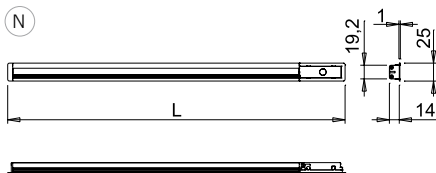

\* values referring to SPLITTY HE IFR 1130mm

**SPLITTY HE**  
without switch

Code	Length	Watt & Volt	Light colour	Finish
1032405N/1/HE	381mm	3,4W @ 24Vdc	natural white	aluminium
1032505N/1/HE	531mm	4,8W @ 24Vdc	natural white	aluminium
1032605N/1/HE	831mm	7,7W @ 24Vdc	natural white	aluminium
1032705N/1/HE	1131mm	10,6W @ 24Vdc	natural white	aluminium
1032405B/1/HE	381mm	3,4W @ 24Vdc	warm white	aluminium
1032505B/1/HE	531mm	4,8W @ 24Vdc	warm white	aluminium
1032605B/1/HE	831mm	7,7W @ 24Vdc	warm white	aluminium
1032705B/1/HE	1131mm	10,6W @ 24Vdc	warm white	aluminium

**CONVERTER NOT INCLUDED. TO BE ORDERED SEPARATELY.**

(N) This drawing shows the profile's overall dimensions. See installation manual for more details.

FOR POWER SUPPLIES AND ACCESSORIES SEE PAGE 80.

FOR TUNABLE WHITE VERSIONS, SEE THE **DOMUS LINE TW CATALOGUE**.

**SPLITTY HE TLD**  
with touch dimmer switch

Code	Length	Watt & Volt	Light colour	Finish
1032405N/HE	381mm	2,9W @ 24Vdc	natural white	aluminium
1032505N/HE	531mm	4,3W @ 24Vdc	natural white	aluminium
1032605N/HE	831mm	7,2W @ 24Vdc	natural white	aluminium
1032705N/HE	1131mm	10,1W @ 24Vdc	natural white	aluminium
1032405B/HE	381mm	2,9W @ 24Vdc	warm white	aluminium
1032505B/HE	531mm	4,3W @ 24Vdc	warm white	aluminium
1032605B/HE	831mm	7,2W @ 24Vdc	warm white	aluminium
1032705B/HE	1131mm	10,1W @ 24Vdc	warm white	aluminium

**CONVERTER NOT INCLUDED. TO BE ORDERED SEPARATELY.**

(N) This drawing shows the profile's overall dimensions. See installation manual for more details.

PROFILE DETAIL

**SPLITTY** is designed for recessed installation on horizontal shelves with a milled groove 14mm deep and 19.2mm wide.