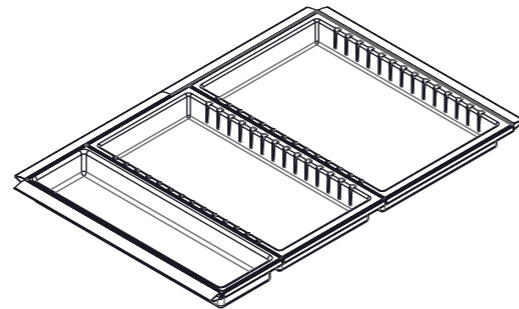

The number and type of components is variable for each model