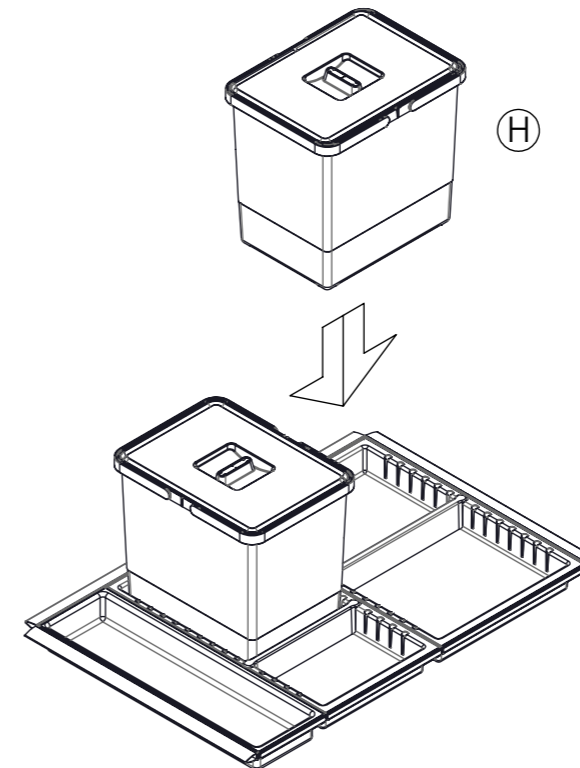

1

The number and type of components is variable for each model

3

The number and type of components is variable for each model

2

The number and type of components is variable for each model

4

The number and type of components is variable for each model