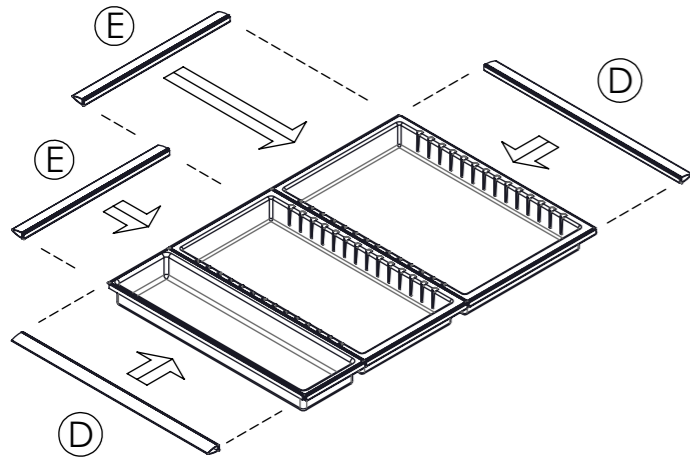

1

The number and type of components is variable for each model

3

The number and type of components is variable for each model

2

The number and type of components is variable for each model

4

The number and type of components is variable for each model