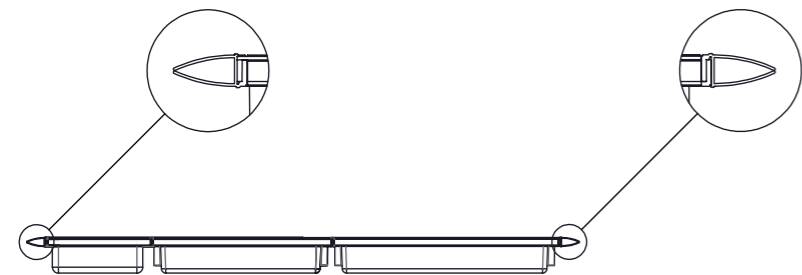

The number and type of components is variable for each model