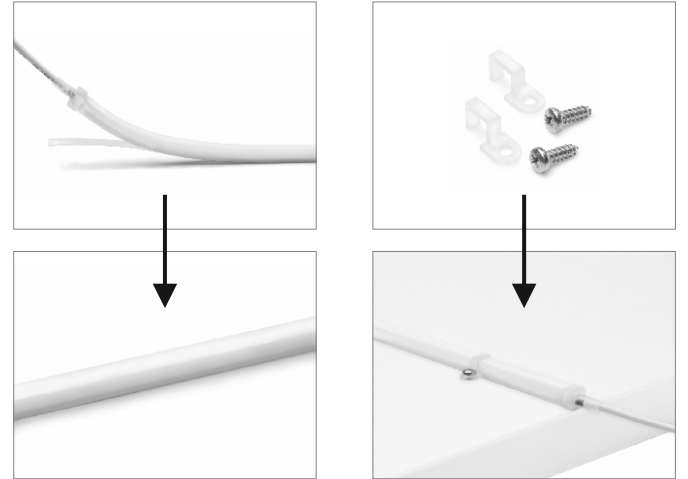

FLEXYLED AT6

FLEXYLED AT6 L. 1000 mm 10W 24VDC
FLEXYLED AT6 L. 2000 mm 20W 24VDC
FLEXYLED AT6 L. 3000 mm 30W 24VDC
FLEXYLED AT6 L. 4500 mm 45W 24VDC
FLEXYLED AT6 L. 6000 mm 60W 24VDC

FLEXYLED AT6

FLEXYLED AT6