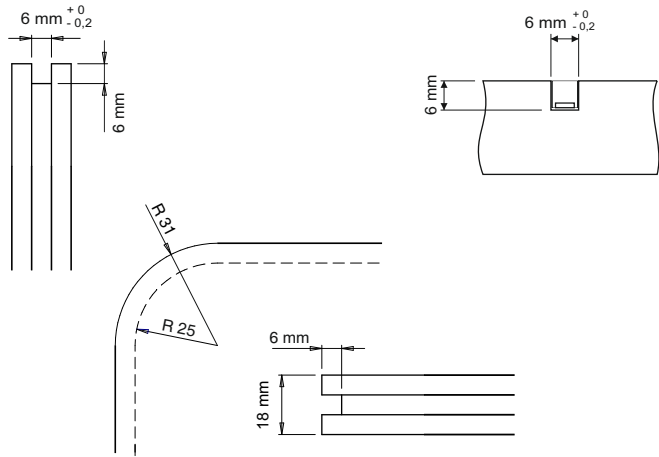

FLEXYLED AT6

FLEXYLED AT6 L. 1000 mm 10W 24VDC
FLEXYLED AT6 L. 2000 mm 20W 24VDC
FLEXYLED AT6 L. 3000 mm 30W 24VDC
FLEXYLED AT6 L. 4500 mm 45W 24VDC
FLEXYLED AT6 L. 6000 mm 60W 24VDC

FLEXYLED AT6

FLEXYLED AT6